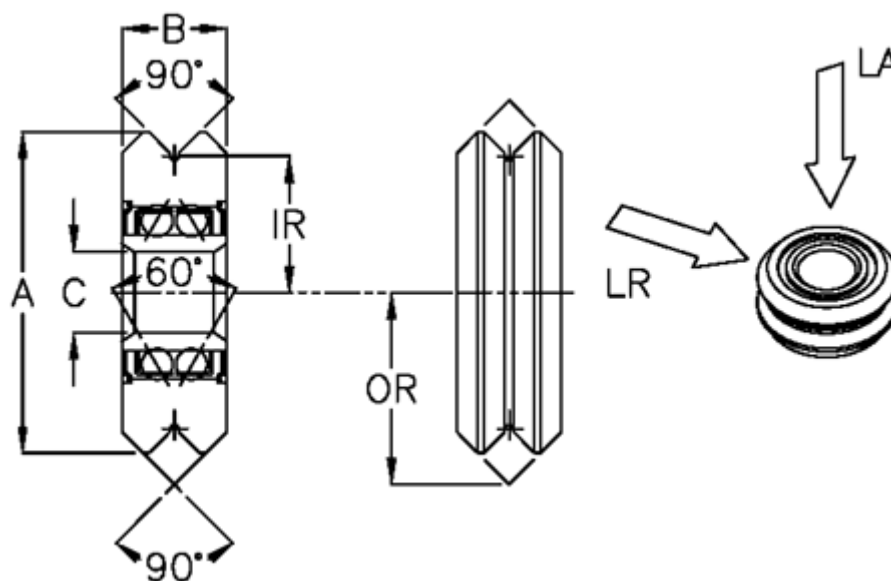

Article number: 05544

Description: Guide wheel W4SSX

Measures

Diameter A	= 59.94
Hole size C	= 15.00
Internal radius IR	= 25.40
Outer radius OR	= 34.93
Width B	= 19.05